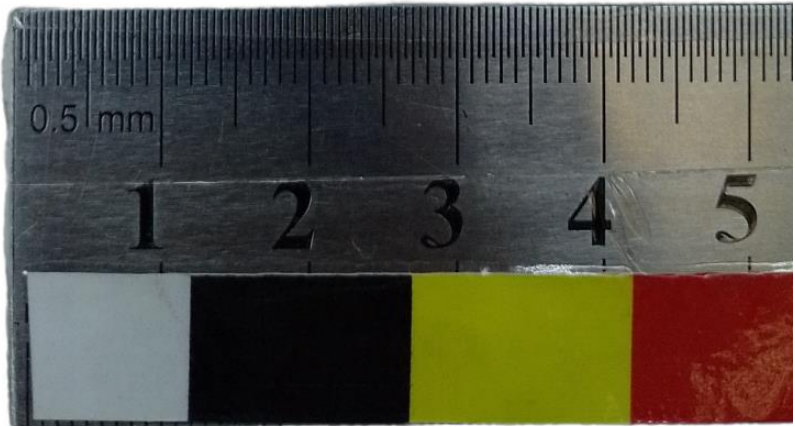

0.5 mm

1 2 3 4 5